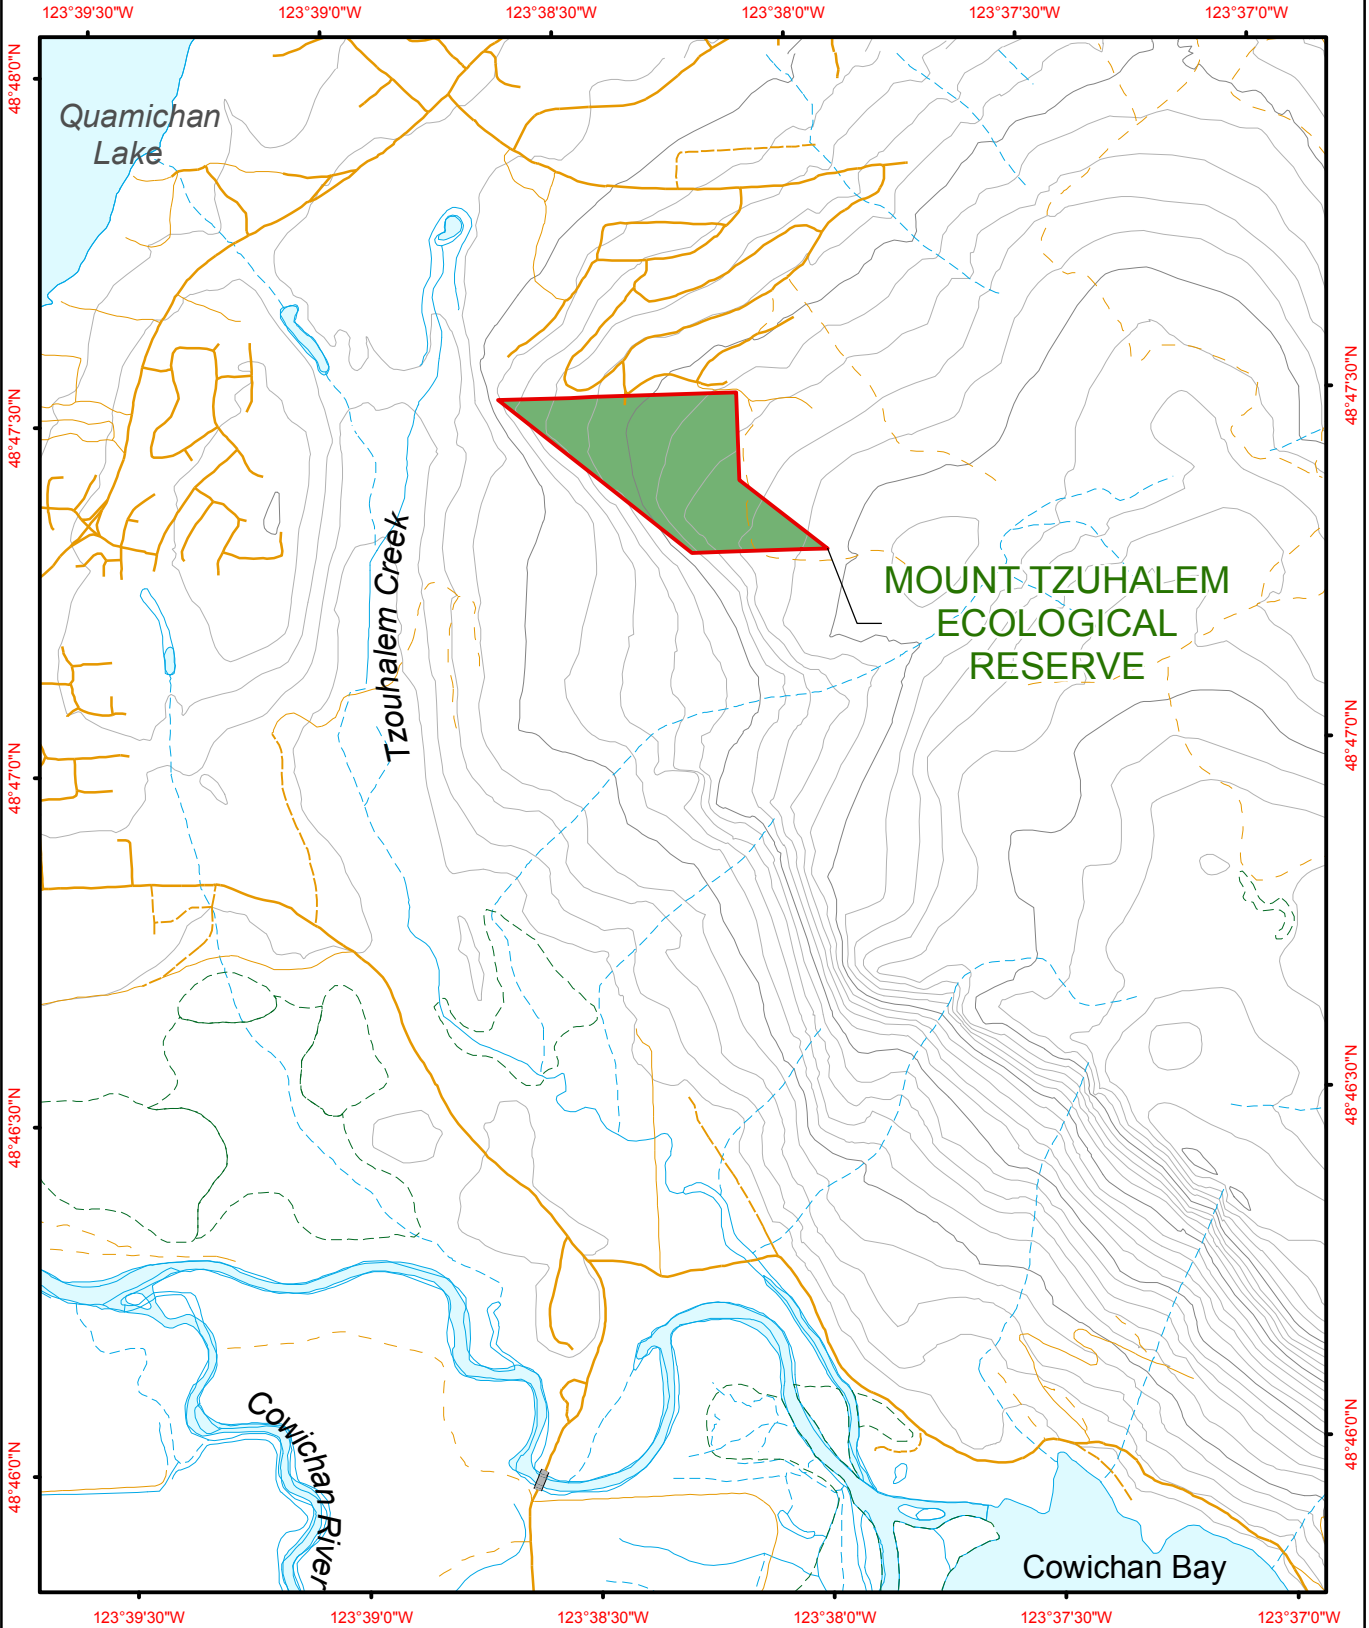

Mount Tzuhalem Ecological Reserve

- Ecological Reserve
- Other Protected Area

- Contour - 100 m
- Contour - 20 m
- Forest Service Road
- Road Permit

- River or Stream
- Marsh or Swamp
- Lake or Ocean

Project File: protected_area_template
Date: September 14, 2010